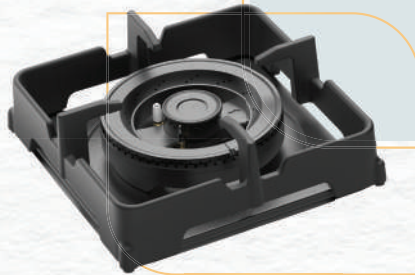

Ilaria 3B 78CM

- Brass Burners with Black Coating
- Diamond Cut Metallic Knobs
- Matt Black Finish
- Concealed Burner Plate
- Auto Ignition
- Warranty:
  2 Years Comprehensive
  10 Years on Toughened Glass