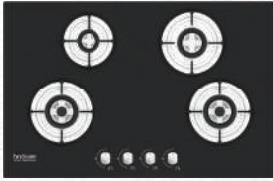

Verona Plus 4B 80CM

- Designer Brass Burners
- Backlite Knobs
- Auto Ignition
- Warranty:
  2 Years Comprehensive
  2 Years on Toughened Glass