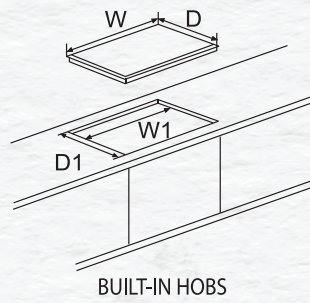

Product Name-GT	Cat Code	Ignition	Pan Support	Burner	Knobs	Glass Design	Glass Thickness	Product Size (mm)
Benecio Plus 4B AI	CT100302	Auto	Sturdy Pan Support	Brass Burner- 2 Small + 2 Big	Bakelite Knob	Toughened Glass	6 mm	550 X 515 X 120
Benecio Plus 4B	CT100296	Manual	Sturdy Pan Support	Brass Burner- 1 Small + 2 Big	Bakelite Knob	Toughened Glass	6 mm	690 X 335 X 120
Benecio Plus 3B AI	CT100301	Auto	Sturdy Pan Support	Brass Burner- 2 Small + 2 Big	Bakelite Knob	Toughened Glass	6 mm	550 X 515 X 120
Benecio Plus 3B	CT100295	Manual	Sturdy Pan Support	Brass Burner- 1 Small + 1 Big	Bakelite Knob	Toughened Glass	6 mm	575 X 285 X 120
Benecio Plus 2B AI	CT100300	Auto	Sturdy Pan Support	Brass Burner- 1 Small + 1 Big	Bakelite Knob	Toughened Glass	6 mm	690 X 335 X 120
Benecio Plus 2B	CT100294	Manual	Sturdy Pan Support	Brass Burner- 1 Small + 1 Big	Bakelite Knob	Toughened Glass	6 mm	575 X 285 X 120
Arturo SS 4B AI	CT100299	Auto	Cast Iron	Brass Burner- 1 Jumbo + 1 Big +1 Small	Metallic	SS Body	2 mm	720 X 570 X 105
Arturo SS 4B	CT100262	Manual	Sturdy Pan Support	Brass Burner - 1 Jumbo + 2 Big + 1 Small	Metallic	SS Body	2 mm	720 X 570 X 105
Arturo SS 3B AI	CT100298	Auto	Cast Iron	Brass Burner- 1 Jumbo + 1 Big +1 Small	Metallic	SS Body	2 mm	770 X 450 X 105
Arturo SS 3B	CT100261	Manual	Cast Iron	Brass Burner- 1 Jumbo + 1 Big +1 Small	Metallic	SS Body	2 mm	770 X 450 X 105
Festo 4B	CT100193	Manual	Cast Iron	Brass Burner - 1 Jumbo + 1 Big + 2 Small	Bakelite Knob	SS Body	1 mm	655 X 550 X 115
Festo 3B	CT100195	Manual	Cast Iron	Brass Burner - 1 Jumbo + 1 Big + 1 Small	Bakelite Knob	SS Body	0.75 mm	733 X 405 X 115
Leo 3B	CT100191	Manual	Cast Iron	Brass Burner - 1 Jumbo + 1 Big + 1 Small	Bakelite Knob	SS Body	0.7 mm	765 X 390 X 135
Tino Plus 2B	CT100189	Manual	Cast Iron	Brass Burner - 1 Medium + 1 Small	Bakelite Knob	SS Body	0.5 mm	765 X 390 X 135

BUILT-IN HOBS