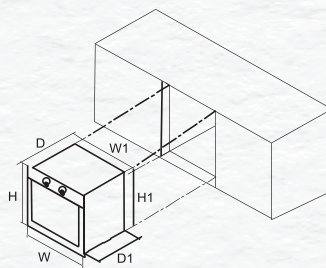

BUILT-IN MICROWAVE OVENS

*Disclaimer: Due to continuous technological upgradation, Hindware Home Innovation Limited reserves every right to change the specifications/brief description/pictorial representation, without prior notice. This document is generated only for information purpose. All airflow/suction and sound emitted mentioned are as per ideal test conditions. This may change depending on size of kitchen and other factors like environment, ambient noise, operating voltage, accessories used, etc ^For more details visit hindwareappliances.com #Hindware Smart Appliances defines life of the product as 10 Years and Lifetime warranty is applicable on selected models and only applicable on Motor.