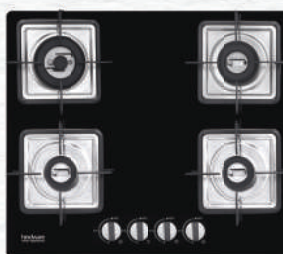

Rosia Plus 4B 65 CM

- Designer Brass Burners
- Spill Proof Design
- Cast Iron Pan Support
- Auto Ignition
- Warranty:
  2 Years Comprehensive
  5 Years on Toughened Glass

↓
28 mm
↑
**Slim and
Stylish Design**

**Triple Ring
Burner**

**6mm
Toughened Glass**