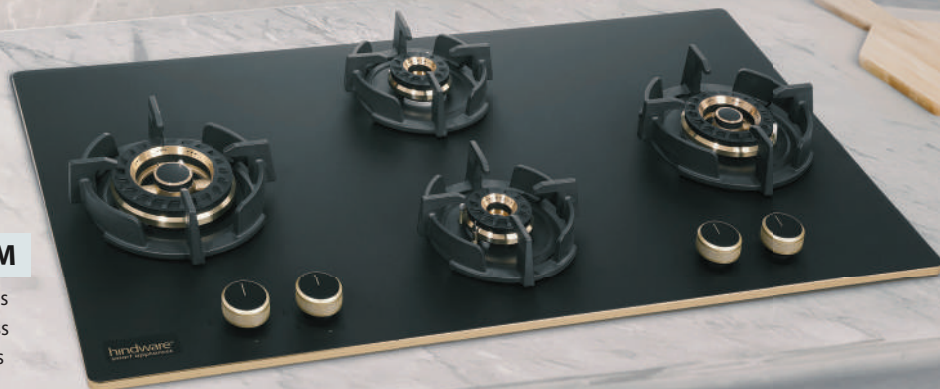

## Ilaria 5B 90CM

- Brass Burners with Black Coating
- Diamond Cut Metallic Knobs
- Matt Black Finish
- Concealed Burner Plate
- Auto Ignition
- Warranty:  
2 Years Comprehensive  
10 Years on Toughened Glass

Flame Failure Device

Flame Guard Pan Support

8mm Toughened Glass

2 Years Comprehensive & 10 Years on Toughened Glass

# Premium Hobs

Elevate Your Kitchen with Our Sleek, Spill-Proof Built in Hob