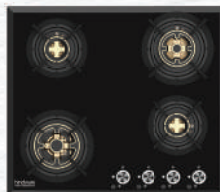

Erica 4B 60CM

- Full Brass Designer Burners
- Bevel Edge Glass Design
- Metallic Knobs
- Scratch Resistant Enameled Drip Trays
- Auto Ignition