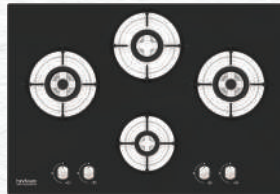

Amelia Plus 4B 76CM

- Designer Brass Burners
- Backlite Knobs
- Auto Ignition
- Warranty:
  2 Years Comprehensive
  2 Years on Toughened Glass